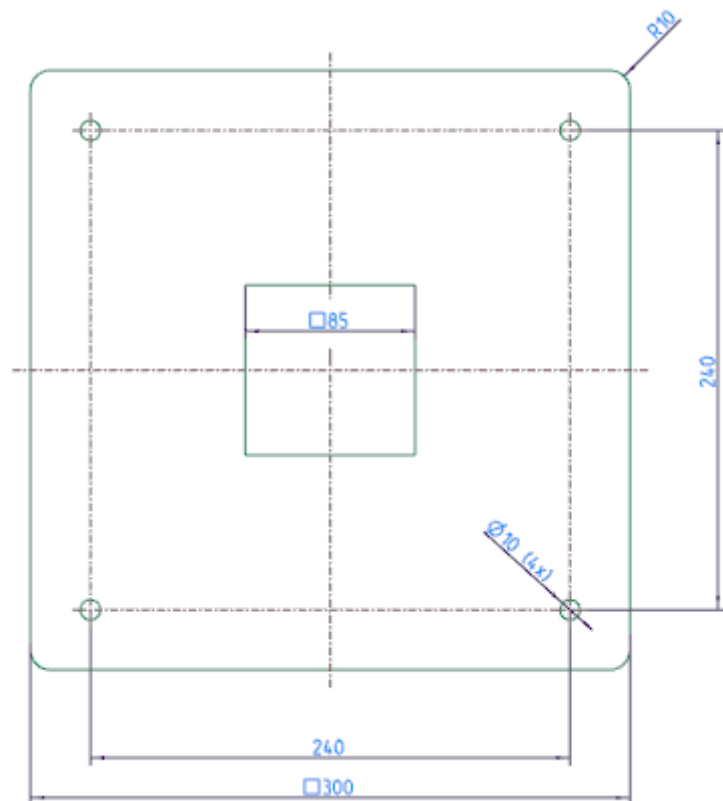

# Technical Specifications

## Column for SlimBox, SlimBox-E and SlimBox-Pro

### Properties

<b>Dimensions</b>	Square tube 1000 x 150 x 100 mm (H x W x D) Dimensions Baseplate: 300 x 300 mm (W x D)
<b>Material</b>	steelsheet 1.0330, KTL-coated
<b>Weight</b>	ca. 15 kg
<b>Mounting</b>	mount on ground
<b>Delivery contents</b>	column mounting accessories

Dimensioned drawing of the mountingplate: