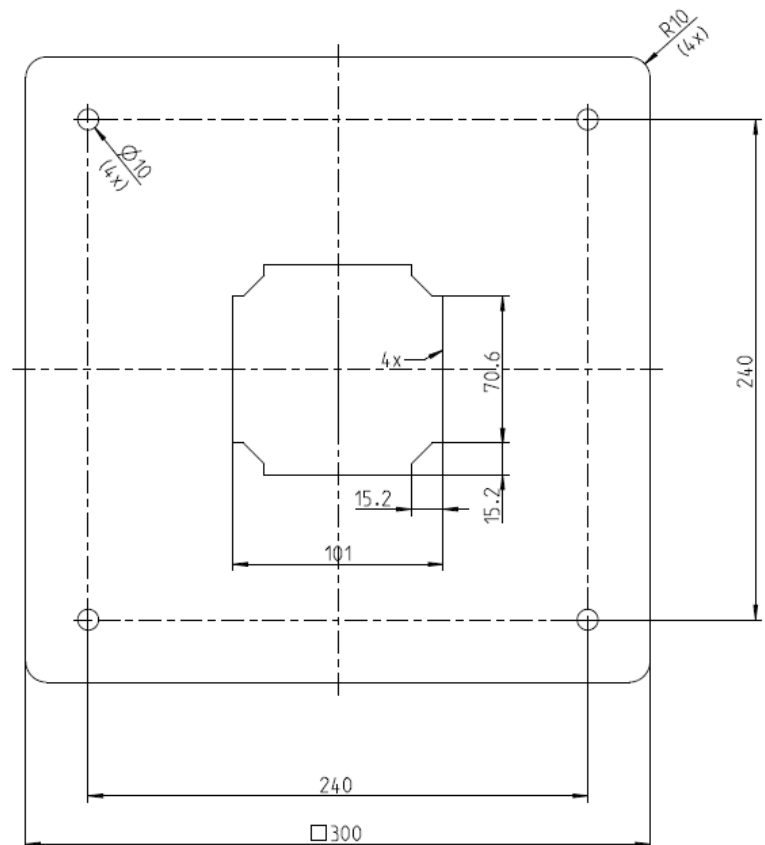

Technical Datasheet

Doublecolumn for SlimBox, SlimBox-E and SlimBox-Pro

Properties

Dimensions	Pedestalheight: 1,0 m Dimensions Baseplate: 300 x 300 mm (B x T)
Material	aluminium
Weight	ca. 6 kg
Mounting	Mount on ground
Lieferumfang	column mounting accessories

Dimensioned drawing of the mountingplate

Finish:

Graphite grey, RAL 7024

Different colors on request

Order code: 312866 – 02

Changes that serve technical Advancemts
are reserved.