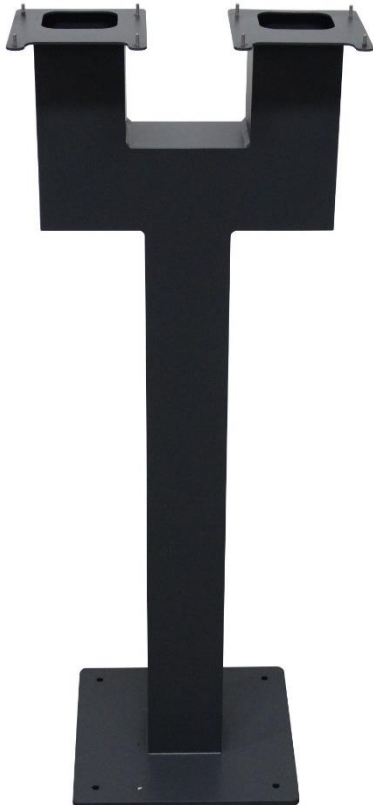

Technical Datasheet

Doublecolumn for SlimBox, SlimBox-E and SlimBox-Pro

Properties

Dimensions	Pedestalheight: 1,0 m Dimensions Baseplate: 300 x 300 mm (B x T)
Material	aluminium
Weight	ca. 6 kg
Mounting	Mount on ground
Lieferumfang	column mounting accessories

Dimensioned drawing of the mountingplate

Finish:

Graphite grey, RAL 7024

Different colors on request

Order code: 312866 – 02

Changes that serve technical Advancemts
are reserved.